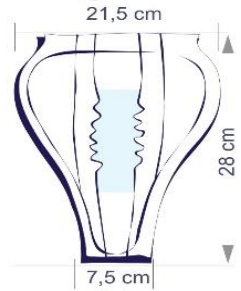

SENI MAN – MODIFIED LINE

ACTIVE	NORMAL	EXTRA	SUPER