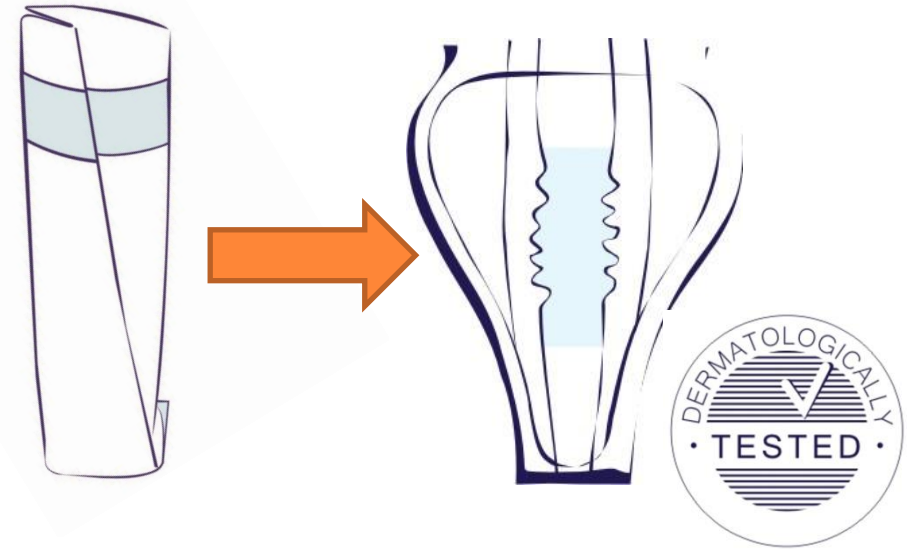

SENI MAN

SENI MAN – NEW DESIGN OF PACKAGINGS

- **New design of packagings** for Seni Man Extra, Seni Man Super and Seni Man Normal.
- All new design packagings have double face – „full face” in horizontal position and „half face” in vertical position.
- The first product that will be available for selling in the new packaging is **Seni Man Extra a’15 – SE-095-EX15-003** – manufactured from February 12, 2015.
- New packagings of Seni Man Super a’10 and a’20 will be launched after using the old packagings (approximately within 2nd quarter of 2015).
- For **Seni Man Active** the packagings stays the same – it is possible that this product will be removed from the offer because of low sales numbers.

SENI MAN NORMAL – CHANGE OF CONSTRUCTION

- Change of construction of **Seni Man Normal** into „triangle” one, analogous to Seni Man Extra, but of lower absorbent capacity.
- New Seni Man Normal will be launched in a’15 pack, of **SE-095-MN15-003** code, in **new design packaging**.
- New, **siliconed paper with graphic instruction of application**.
- Manufactured in a fully automated process – improved and capacity and process optimization.
- New Seni Man Normal a’15 will be available after using the stock of packs with the old construction Seni Man Normal of code SE-095-NO20-003 – **from approximately April 2015**

SENI MAN – CHARACTERISTICS OF EVERY SIZE

- ➔ Anatomical shape – perfect adjustment to the body
- ➔ Pads do not rustle – guarantee of comfort and discretion

Seni Man Active:

- ➔ Two elastic hook&loop fasteners
- ➔ Embossing in the middle part
- ➔ Individually wrapped
- ➔ Can be used in every type of underwear
- ➔ (removal is being considered)

Seni Man Super

- ➔ Large absorbing core surface
- ➔ Soft top folds with elastic element
- ➔ Wide adhesive strip & siliconed paper with information how to put on
- ➔ Very soft and delicate to the touch