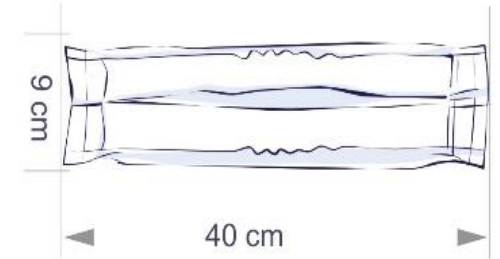

SENI MAN – MODIFIED LINE

ACTIVE	NORMAL	EXTRA	SUPER