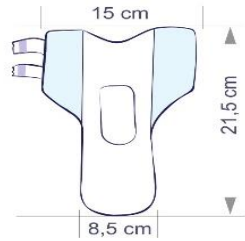

SENI MAN – MODIFIED LINE

ACTIVE	NORMAL	EXTRA	SUPER