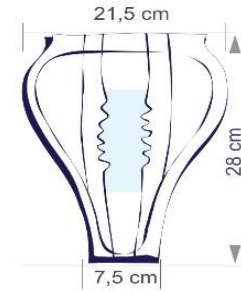

SENI MAN – MODIFIED LINE

ACTIVE	NORMAL	EXTRA	SUPER